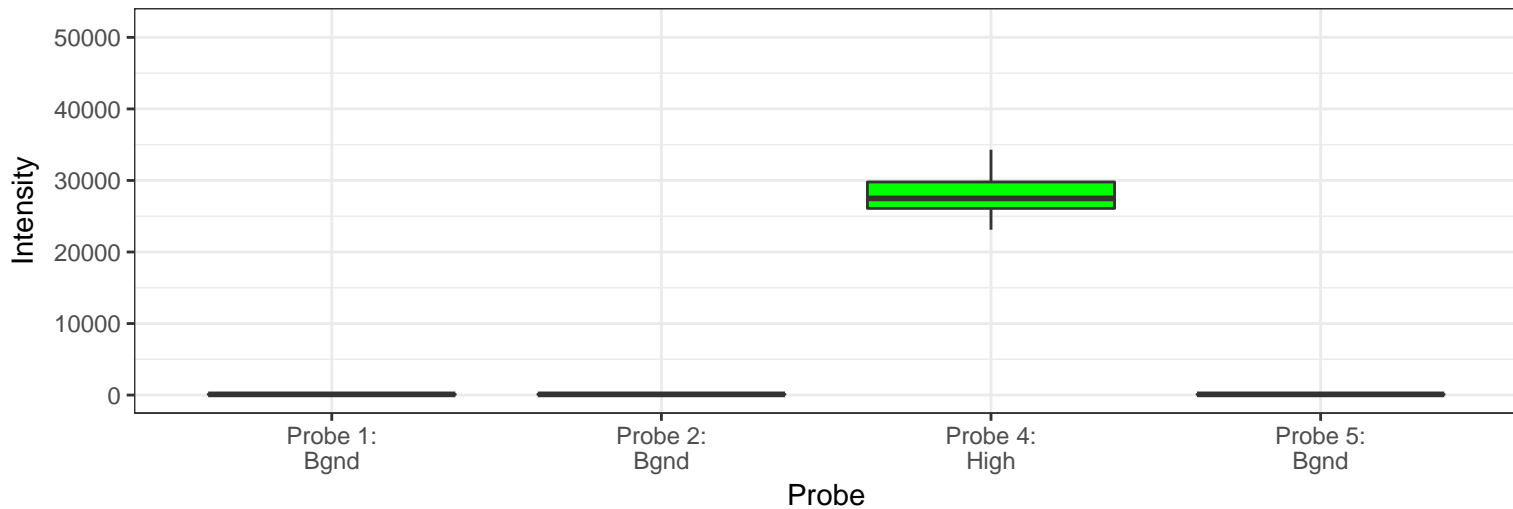

STAINING: green channel

STAINING: red channel