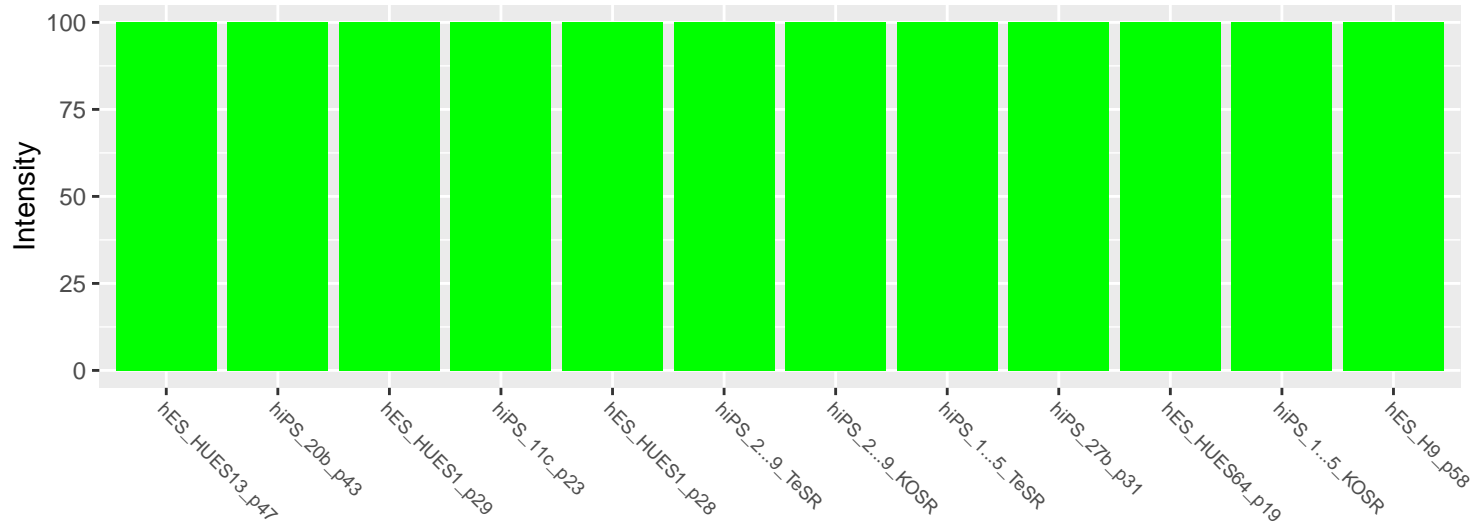

STAINING.1: DNP (High): green channel: Background

STAINING.1: DNP (High): green channel: Background