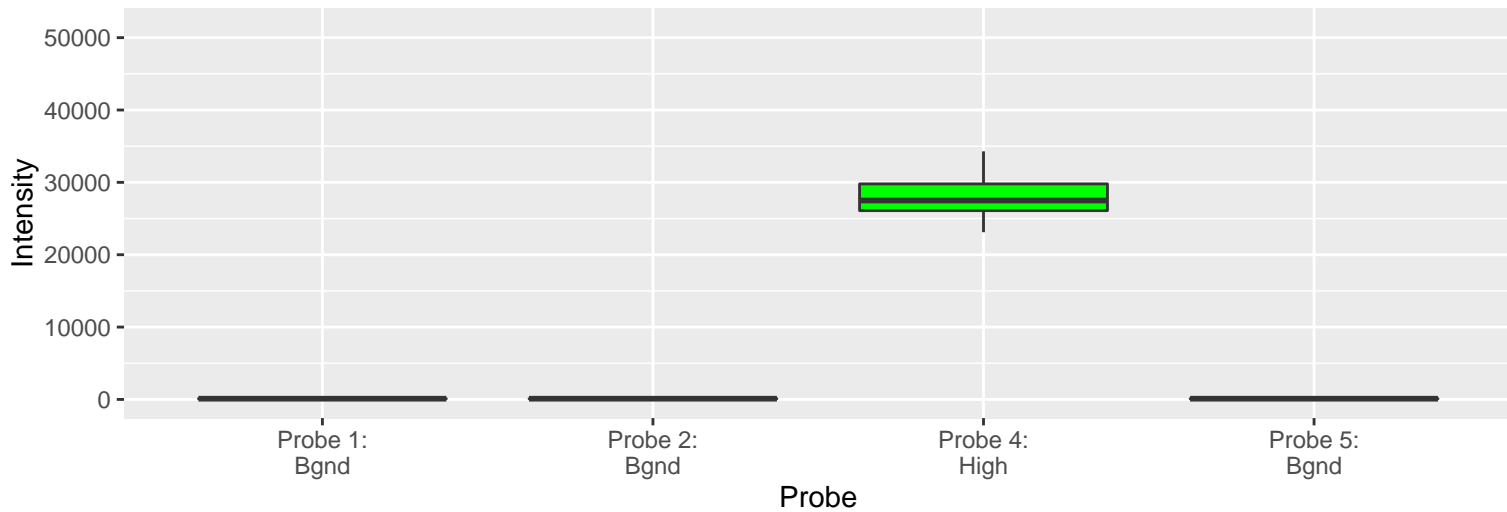

STAINING: green channel

STAINING: red channel